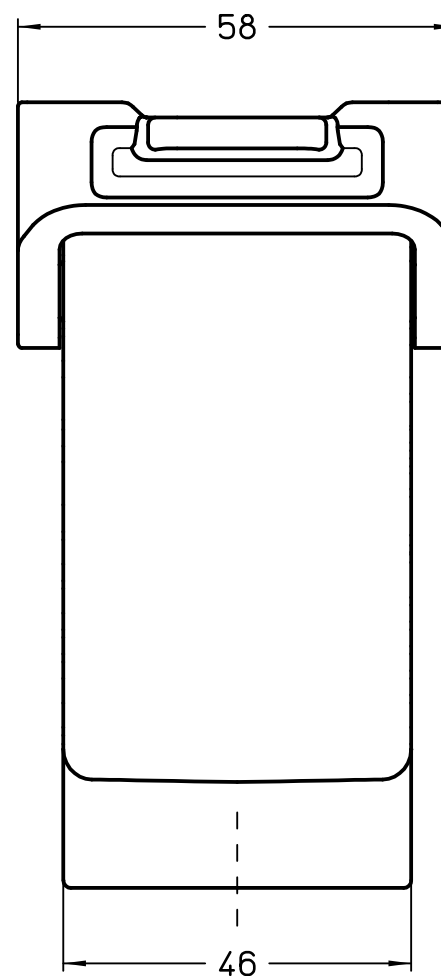

Diritti riservati All rights reserved

Dimensions
in mm

Simplified representation with dimensions without tolerance

Original Size A4

TAVH 10G32B

Date 11/02/22

Insulating hood, size "57.27", M32 top entry,

Sign. G. Renna

with 2 levers, with integrated PE jumpers - HYGIENIC

Scale
1:1