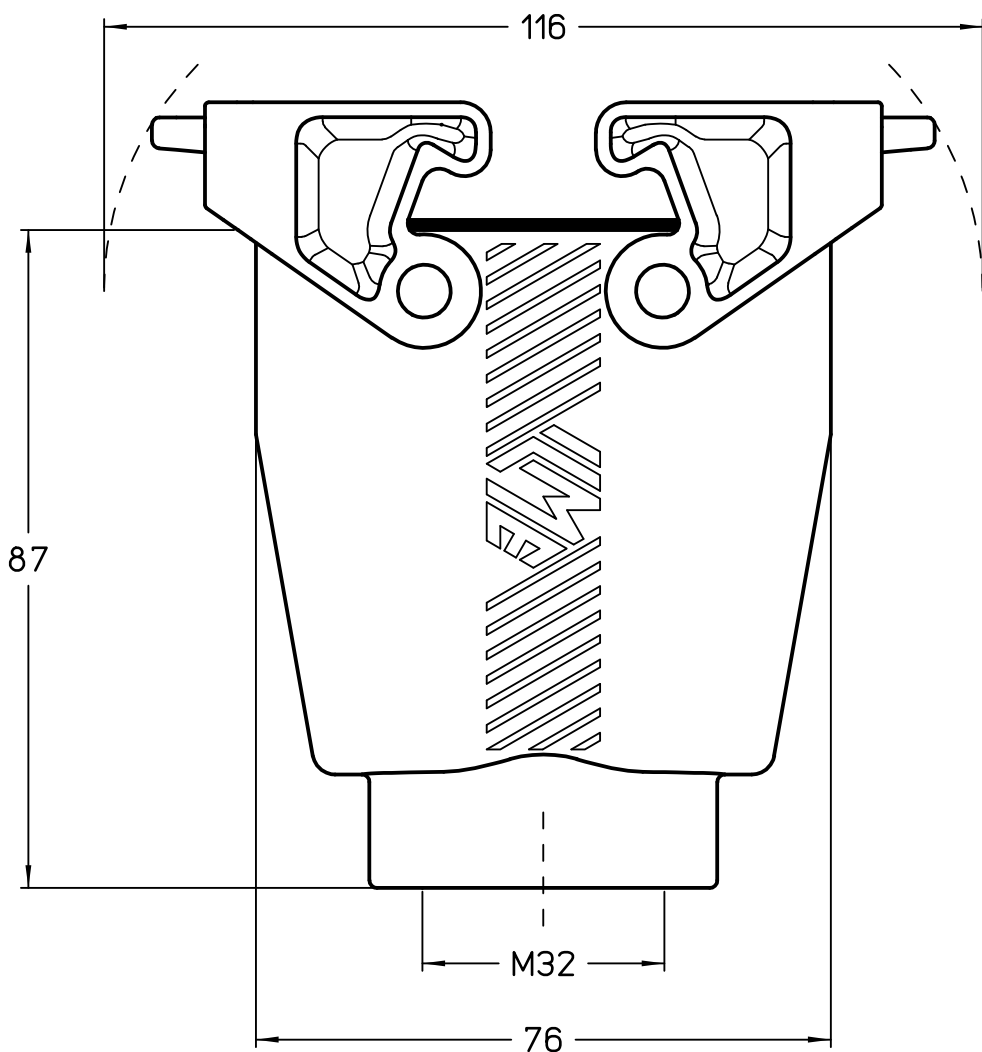

Diritti riservati All rights reserved

Dimensions
in mm

Simplified representation with dimensions without tolerance

Original Size A4

TAVH 10G32B

Date 11/02/22

Insulating hood, size "57.27", M32 top entry,

Sign. G. Renna

with 2 levers, with integrated PE jumpers - HYGIENIC

Scale
1:1