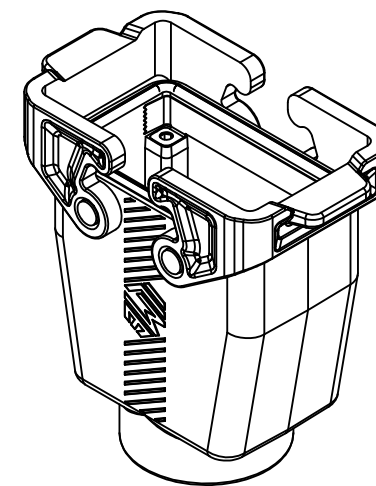

Diritti riservati All rights reserved

Dimensions
in mm

Simplified representation with dimensions without tolerance

Original Size A4

TAVH 10G32B

Date 11/02/22

Insulating hood, size "57.27", M32 top entry,

Sign. G. Renna

with 2 levers, with integrated PE jumpers - HYGIENIC

Scale
1:1